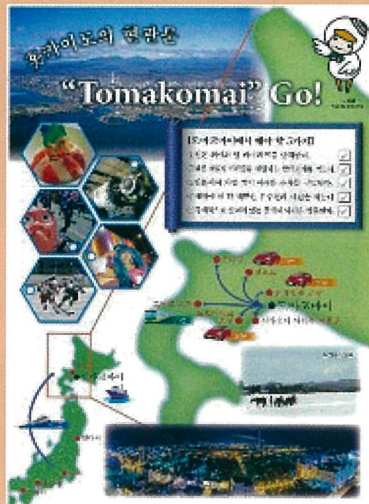

한국어 팜플렛

QR 코드

2.82MB